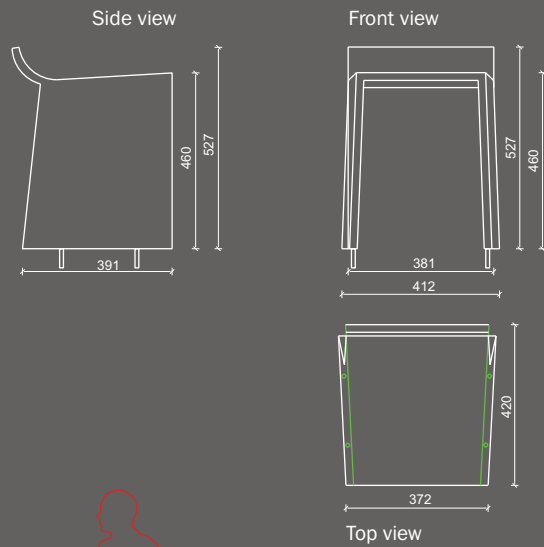

Designer: Roel Vandebeek (BE)

SPECIFICATIONS

MATERIAL	UHPC
FIXING	4x M6 Shelve
WEIGHT	25 kg
FINISH	Fair faced Waterproof and anti-graffiti protection

GEOMETRY

HANDLING